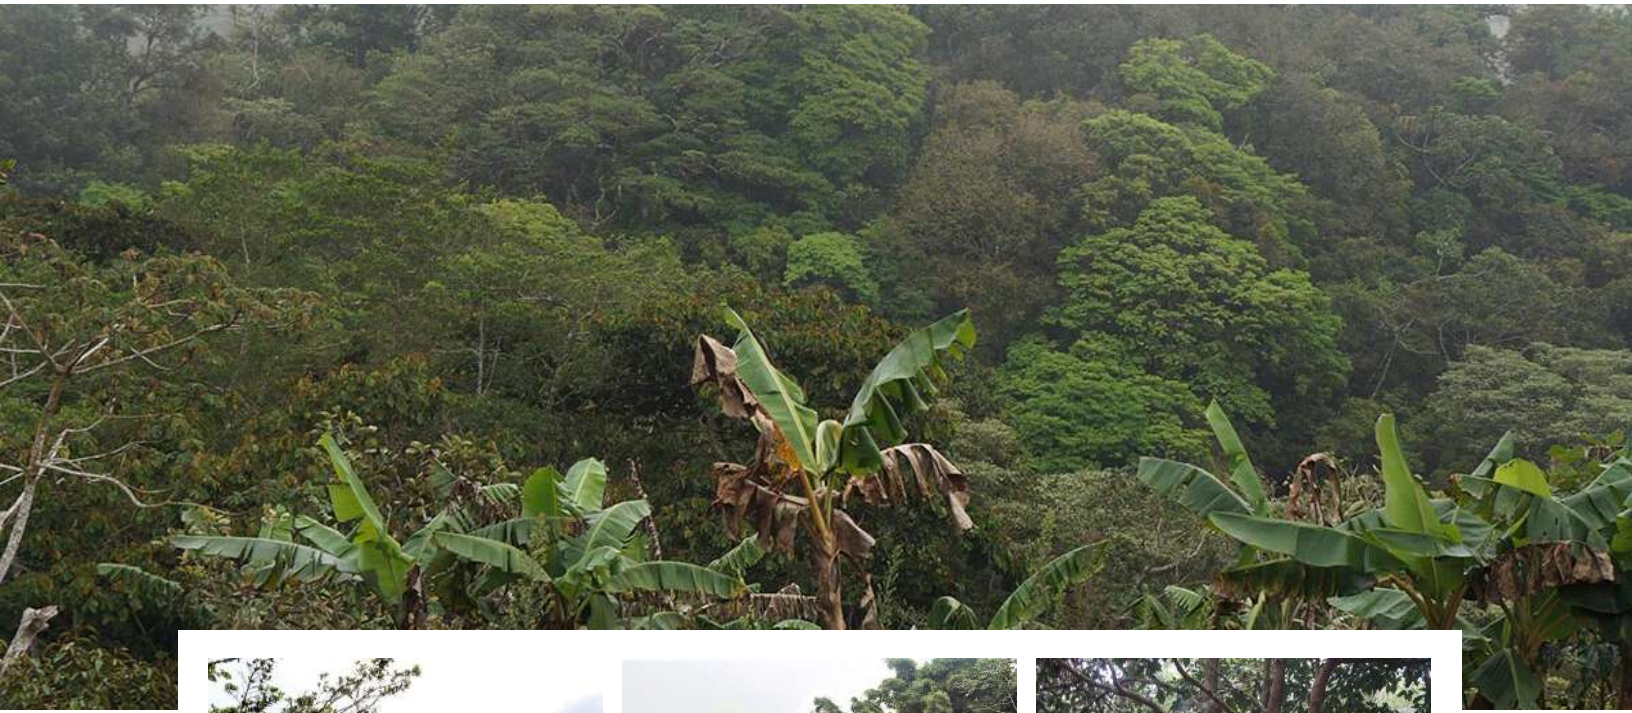

Spectacular Coffee plantation with forest and two rivers

Sales Price: US\$190,000

Land: 6 Hectares (15 acres)

This spectacular 15-acre coffee farm is located in Los Angeles Valley, NE of San Ramon, Alajuela. It is situated at an altitude of 4000 feet in an area with rich volcanic soil, 2 streams of fresh water, large shade trees, and forest throughout.